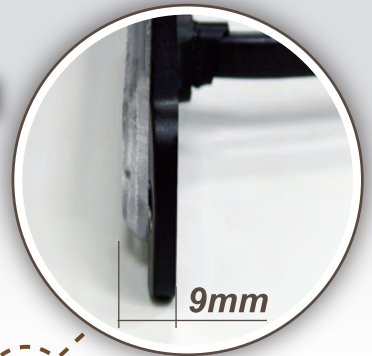

# ST26 SuperThin Light head

## Thinnest Size with Supreme Performance!

*ST26 is suitable to mount almost anywhere on a vehicle as needed!*

### FEATURES

- 9mm Super low-profile optic with ECE R65 Class 2 certified output.
- ECE R10 EMC Compliance.
- Aluminum base for maximum durability.
- IPX7 Water and vibration resistance