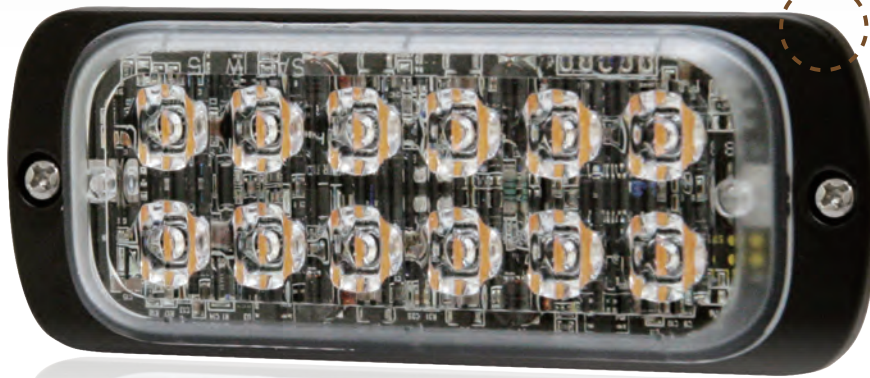

# ST26 SuperThin Light head

## Thinnest Size with Supreme Performance!

*ST26 is suitable to mount almost anywhere on a vehicle as needed!*

### FEATURES

- 9mm Super low-profile optic with ECE R65 Class 2 certified output.
- ECE R10 EMC Compliance.
- Aluminum base for maximum durability.
- IPX7 Water and vibration resistance